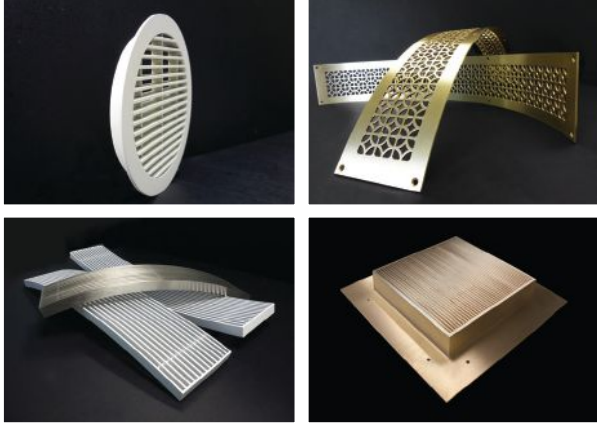

ADVANCED ARCHITECTURAL GRILLEWORKS
Innovative Architectural Grille Designs

Enhancing Views Inside and Out

Unlimited Custom Design Possibilities

The Only Patented J-Bead Product Available

aagrilles.com • sales@aagrilles.com • 516-488-0628