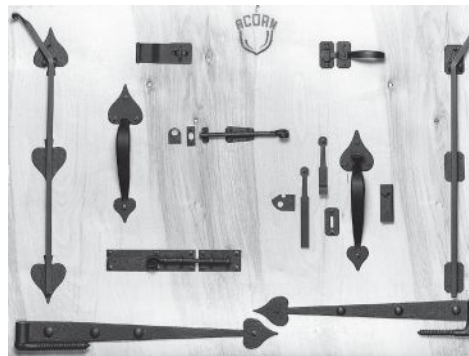

The vast inventory of hand-crafted hardware at **Acorn Forged Iron** includes these examples of traditionally styled gate hardware.