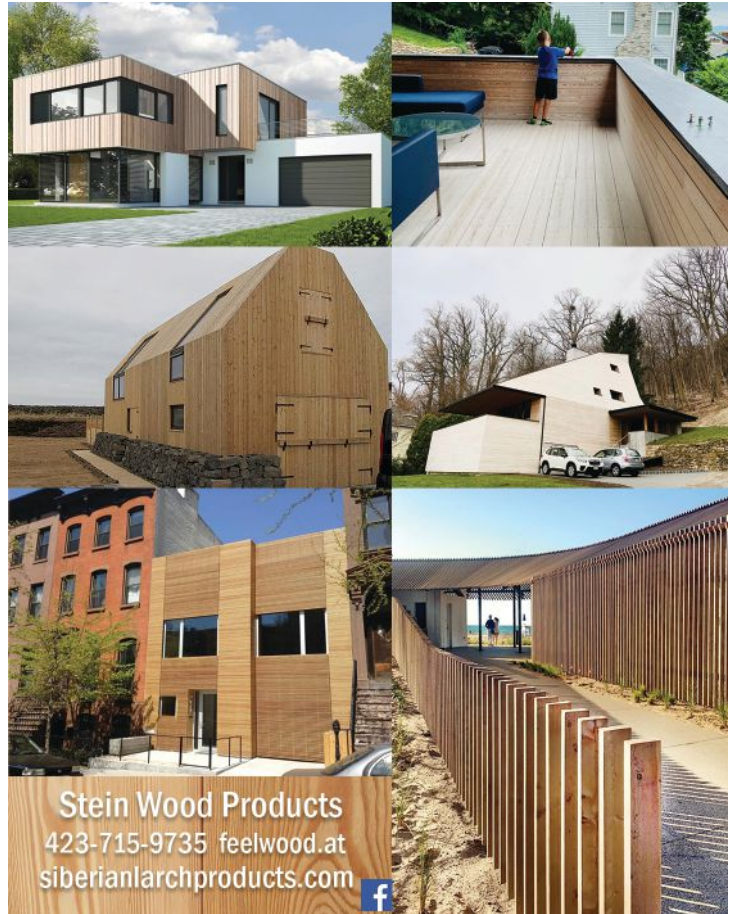

Stein Wood Products
423-715-9735 feelwood.at
siberianlarchproducts.com