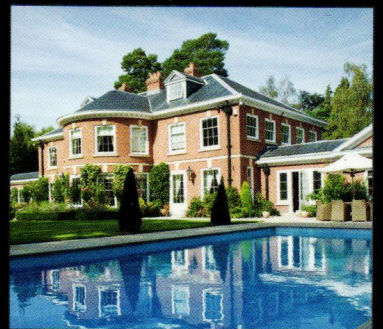

OCEAN HOME™

THE LUXURY COASTAL LIFESTYLE MAGAZINE
June + July 2014

HOME

The

Platinum

List 2014

50

OF THE WORLD'S BEST OCEAN HOMES,
DESIGNERS, REALTORS, LUXE RESORTS,
VILLAS, ISLANDS, YACHTS, AND MORE!

Time to enjoy a 40,000 sq. ft. private club, with everything from gym and lounge, to boat slips and lap pool.

Time to enjoy the laid-back million-dollar lifestyle and chic Italian design shared with only 99 owners.

Time to visit the waterfront sales gallery now open, across the river from George English Park. Just north of Sunrise Boulevard. Temporary entrance at 1180 N. Federal Highway, 954.233.3288. riva-condo.com