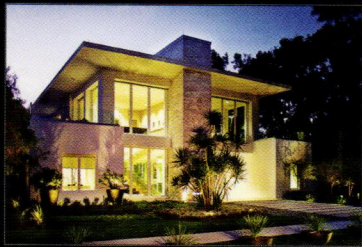

OCEAN HOME™

THE LUXURY COASTAL LIFESTYLE MAGAZINE
June + July 2014

HOME

The

Platinum

List 2014

50

OF THE WORLD'S BEST OCEAN HOMES,
DESIGNERS, REALTORS, LUXE RESORTS,
VILLAS, ISLANDS, YACHTS, AND MORE!

Time to enjoy a 40,000 sq. ft. private club, with everything from gym and lounge, to boat slips and lap pool.

Time to enjoy the laid-back million-dollar lifestyle and chic Italian design shared with only 99 owners.

Time to visit the waterfront sales gallery now open, across the river from George English Park. Just north of Sunrise Boulevard. Temporary entrance at 1180 N. Federal Highway, 954.233.3288. riva-condo.com