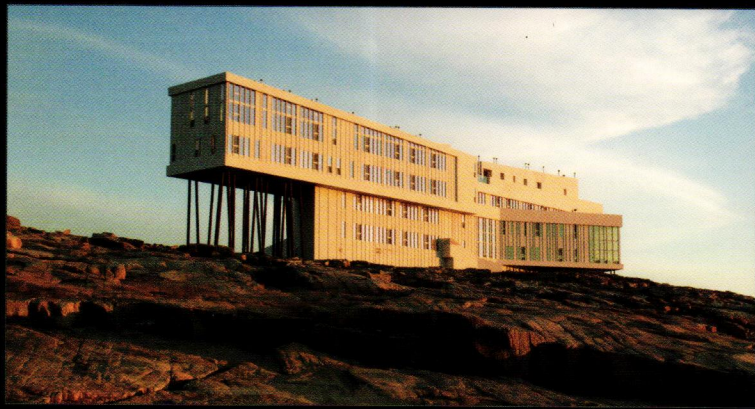

OCEAN HOME™

THE LUXURY COASTAL LIFESTYLE MAGAZINE
June + July 2014

HOME

The

Platinum

List 2014