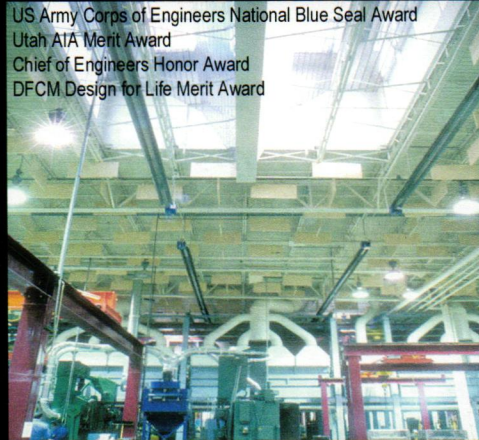

Wallace F. Bennett Federal Building

Design Build Competition Winner
LEED Capable

Utah Valley State College Wasatch Campus

US Army Corps of Engineers National Blue Seal Award
Utah AIA Merit Award
Chief of Engineers Honor Award
DFCM Design for Life Merit Award