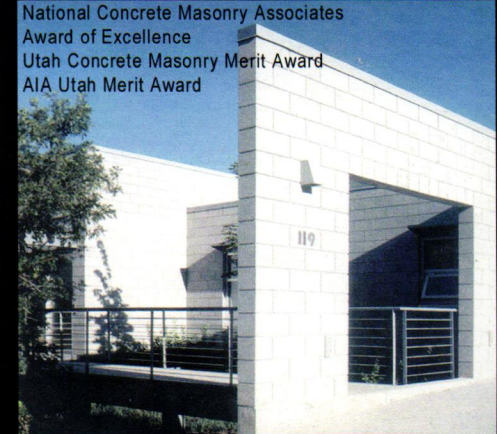

St. Thomas More Catholic Church, Sandy, Utah

National Concrete Masonry Associates
Award of Excellence
Utah Concrete Masonry Merit Award
AIA Utah Merit Award

Emigration Canyon Home

A Simple Timeless Design