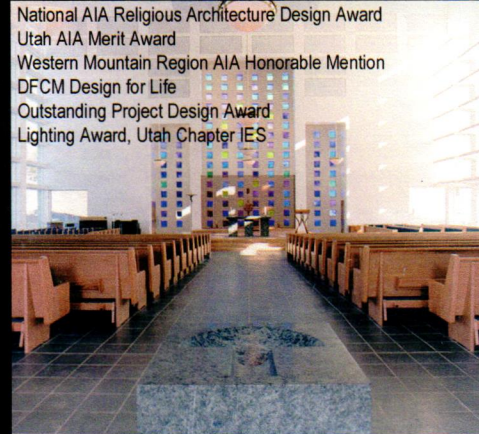

St. Thomas More Catholic Church, Sandy, Utah

National Concrete Masonry Associates
Award of Excellence
Utah Concrete Masonry Merit Award
AIA Utah Merit Award