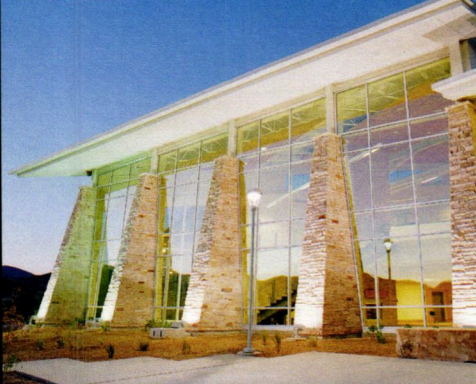

Utah Valley State College Wasatch Campus

US Army Corps of Engineers National Blue Seal Award
Utah AIA Merit Award
Chief of Engineers Honor Award
DFCM Design for Life Merit Award