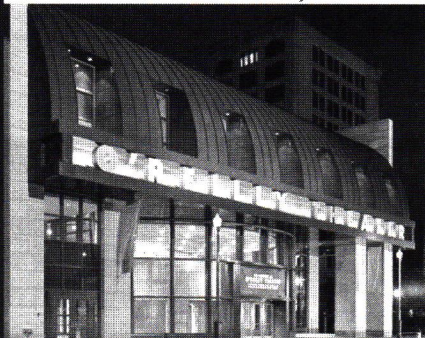

C O L U M N S

DOWNTOWN LIVING *On the Rise*

It's going to work

The Builders Guild of Western Pennsylvania, Inc.

***We ARE the Building Trades
We ARE Union Workers and Contractors***

Lincoln at North Shore

"Without the assistance of our general contractor and major subcontractors from design development through construction, the Lincoln at North Shore may not have been developed. Today it is recognized as the most successful apartment community in the Pittsburgh metropolitan area."

Kevin Keane, Sr.
Vice President/Partner
Lincoln Properties Company

O'Reilly Theater

"The O'Reilly Theater provided a number of unique challenges as a highly visible project on a tight urban site. More visible exterior and interior finish elements, such as exposed architectural concrete stair risers, curving millwork and the vaulted copper roof, were all beautifully executed."