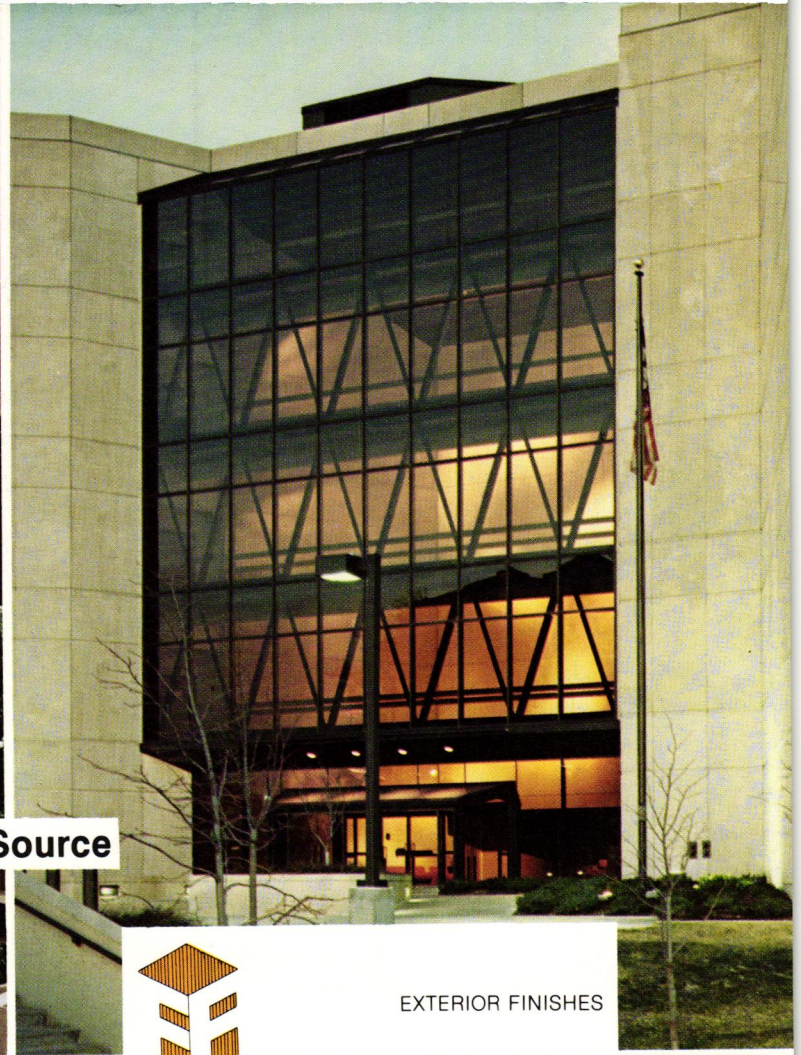

The image shows a close-up, low-angle view of a highly decorative architectural element, likely a ceiling or a large wall panel. The central focus is a vertical strip of intricate gold leaf carvings. This strip is flanked by a wide, dark green or black band featuring a repeating zigzag or chevron pattern. To the right, a series of dark, rectangular panels are visible, possibly part of a window or door frame, also adorned with gold leaf details. The overall aesthetic is classical and opulent, with a strong emphasis on gold and dark, rich colors. The lighting is dramatic, highlighting the textures and relief of the carvings.

IOWA ARCHITECT

March/April 1983

Membership Directory

The Source

INTERIOR FINISHES

ALLIED CONSTRUCTION SERVICES, INC.

DES MOINES • DAVENPORT • PEORIA

EXTERIOR FINISHES