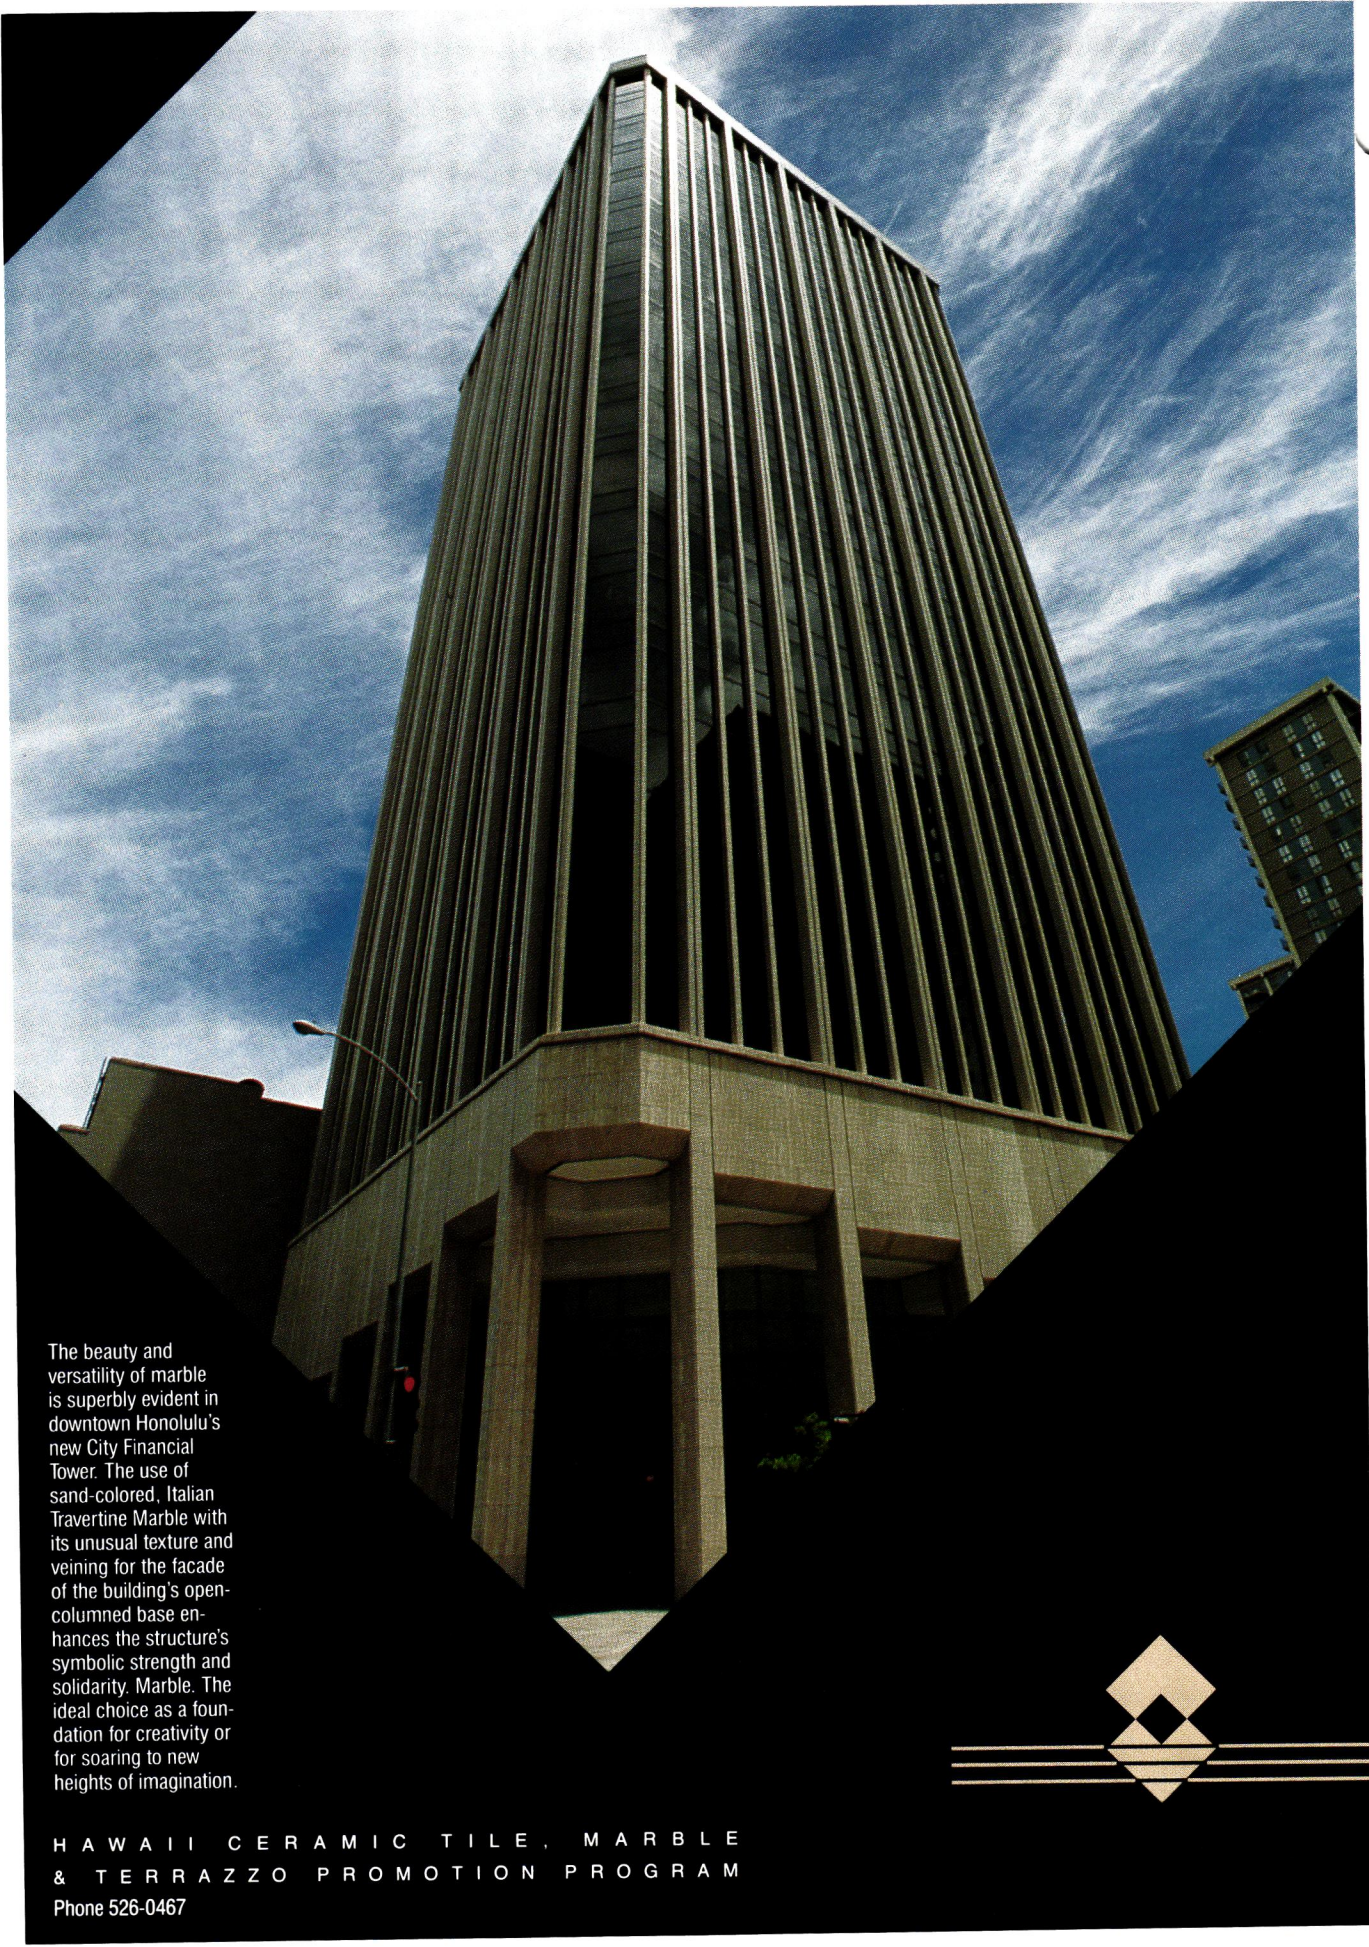

HAWAII ARCHITECT

July 1991

Art in Architecture
Interior/Exterior Lighting

BLK RATE
U.S. POSTAGE
PAID
Permit No. 1023
Honolulu, Hawaii

The beauty and versatility of marble is superbly evident in downtown Honolulu's new City Financial Tower. The use of sand-colored, Italian Travertine Marble with its unusual texture and veining for the facade of the building's open-columned base enhances the structure's symbolic strength and solidarity. Marble. The ideal choice as a foundation for creativity or for soaring to new heights of imagination.