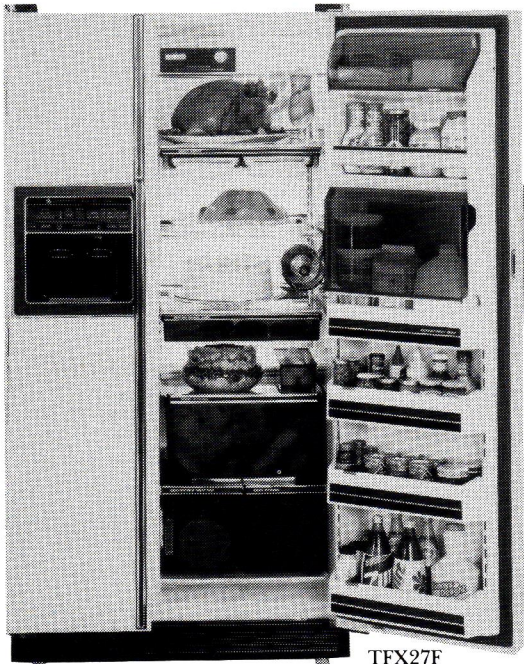

THE BIG CHILL.

TFX27F