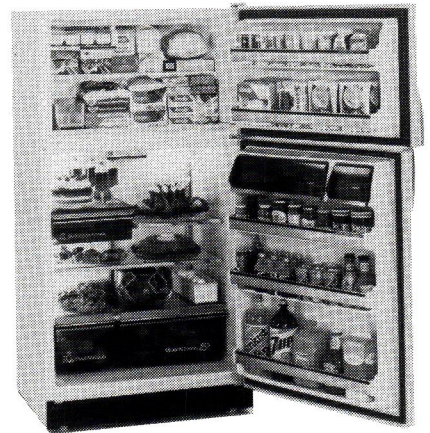

TFX24E

TBF16S

TBX20DH

DISTRIBUTED IN HAWAII BY:

Special Market Group
A Division of Servco Pacific Inc.
1610 Hart Street
Honolulu, Hawaii 96819
Phone: 848-2411

Select exactly the right refrigerators to meet all your construction or remodeling needs. Top-mount freezer or side-by-side. Any size. With automatic icemaker and convenient dispensers. Or not. GE refrigerators make good, flexible use of every inch of space. To store more food, more efficiently. And meet your customers' food storage needs.

With special sealed Snack Packs and meat pans. And the Food Saver System of humidity-controlled compartments. Quality refrigerators from GE. The possibilities are limitless.

For the complete line of General Electric appliances call
Chester Miyashiro or Roger Grande at Special Market Group.