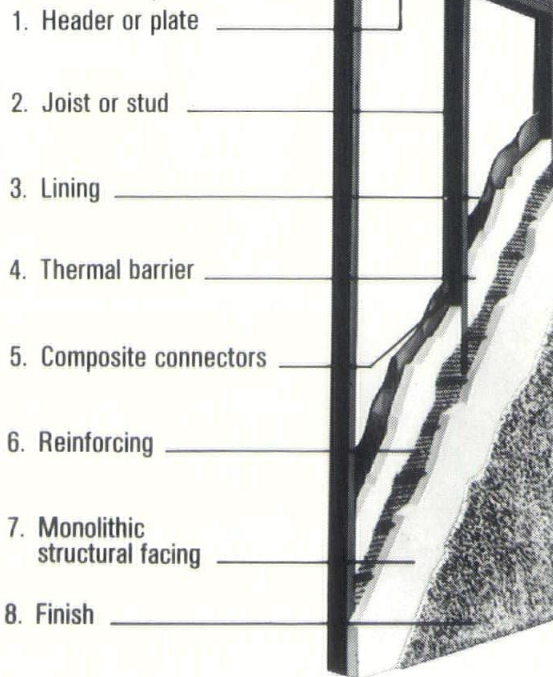

SPAN-IT

WALL, FLOOR & ROOF PANELS

MANUFACTURED BY **KEYSTONE SYSTEMS, INC.**
 22 DENLAR DRIVE, CHESTER, CT 06412
 PHONE 203-526-9515

Oxford Sales & Service Co., The, 69 Francis Avenue, Hartford, CT, 233-8273
 H. O. Penn Machinery Co., Inc., 225 Richard Street, Newington, CT 06111, 666-8401
 The Production Equipment Co., 401 Liberty Street, Meriden, CT 06450, 235-5795
 Production & Handling Systems, 174 Prospect Street, Waterbury, CT, 753-2569
 Rapistan, Inc., 150 Production Court, New Britain, CT, 225-9444
 State Welding Co., 25 John Street, Hartford, CT, 527-9181
 Stor Dox Equipment Co., Cards Mill Road, Willimantic, CT 06226, 423-7459
 Tesco Material Handling Equipment Co., 529 Berlin Turnpike, Berlin, CT 06037, 666-3355
 Torrington Supply Co., Inc., 125 Maple Street, Waterbury, CT, 756-3641
 Robert G. Warner Co., 126 Ardmore Street, Fairfield, CT 06430, 255-3448