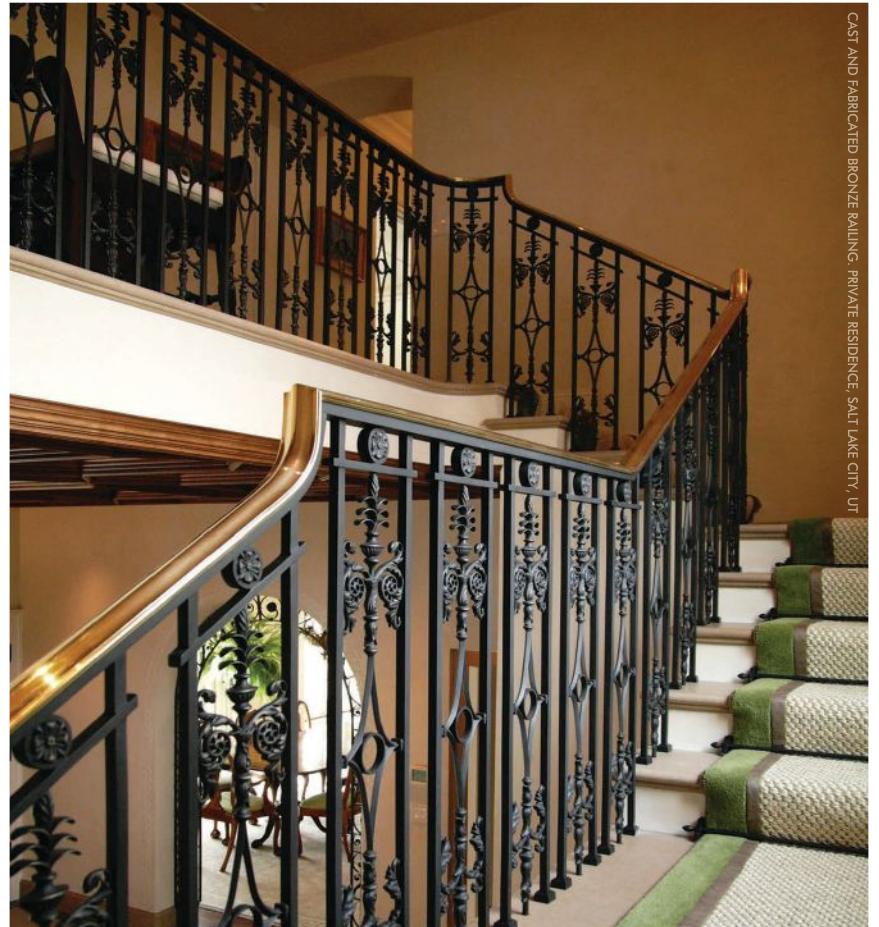

HISTORICAL ARTS & CASTING, INC.
Award-winning architectural and ornamental metalwork since 1973
www.historicalarts.com · 1(800) 225-1414