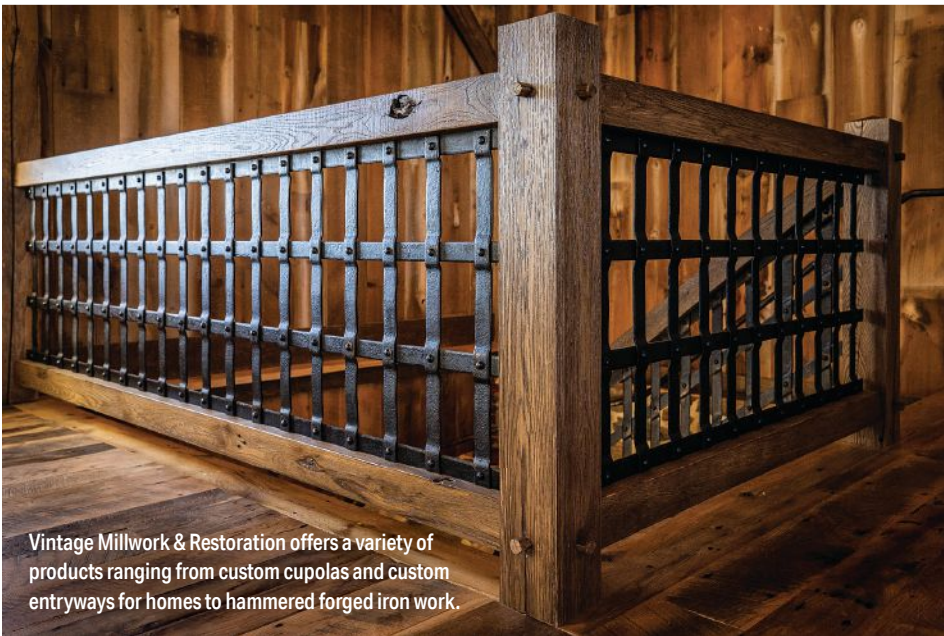

The winner of numerous awards, including the John Staub, Hull Works was a key supplier for the Lake Forest Showhouse Garden Folly that received a 2021 Palladio for residential craftsmanship.

The company has done projects at the San Antonio City Hall, the Texas State Capitol, The Pittman Hotel in Dallas, and Hotel Settles in Big Spring, Texas.

Hull Works has a specialty millwork division for historic window restoration for residential and commercial projects.

“We rebuild, replace, and replicate steel and wood windows,” Hull says. “Our adroit use of traditional materials and historic glass contribute to reviving the characters of historic hotels, heritage courthouses, and landmark depots.”

Photo by Vintage Millwork & Restoration

Vintage Millwork & Restoration offers a variety of products ranging from custom cupolas and custom entryways for homes to hammered forged iron work.

“An entryway is the centerpiece of a building and can be considered the keynote of its design,” says Steven Hendricks, owner of Historic Doors, which has seven craftsmen on staff. “We take our inspiration from great architecture. We interpret it from a classical perspective, building new architectural elements using traditional construction. With an eye for overall composition, we strive to produce work that is in harmony with its setting.”