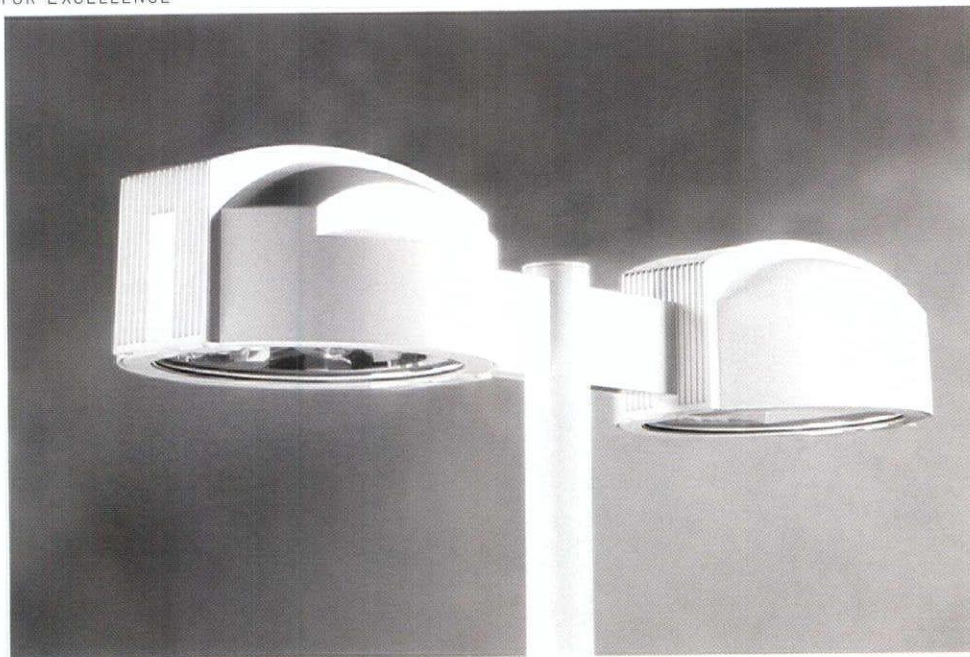

architectural lighting

ACE AWARDS

ARCHITECT'S CHOICE
FOR EXCELLENCE

Top 20 Manufacturer

Kim Lighting

Industry Insight

Innovation and customer support are the distinguishing hallmarks of the Kim brand. Kim artfully blends state-of-the-art design, uncompromising quality and exceptional performance with a singular focus on customer needs. Kim backs its leading edge products with support from initial application through in-service life to ensure that value produced is fully realized.

Kim Lighting has been creating innovative outdoor lighting solutions since 1933. From the beginning, it has taken a lighting design perspective toward product development. Today, this approach remains intact and is the core of the company's focus. New products are developed to solve lighting needs and to provide efficient and attractive solutions.

Kim's approach to design has evolved into a special "Theory of Relativity." This defines the relationship of luminaires to the position they occupy in the architectural site. Area lighting is developed with an entirely different set of design and performance criteria than pedestrian-level luminaires, which are different from criteria used on wall-mounted products. This approach addresses performance requirements, physical scale, detailing, and the perspective from which products are viewed when installed in real world environments. The process also recognizes that outdoor area lighting is seen most often when it is not functional—during the day. This daylight visibility means Kim products must be aesthetically pleasing when they are not in use, and perform well when the sun goes down. This sensitivity to product design, placement, and function is a Kim hallmark. The integration of design, from site/area lighting to mounting intimate with architectural surfaces, produces a unification that displays visual logic to site occupants.

For illuminating building surfaces and site features, landscape accents and architectural floodlights offer a wide range of options to adapt to virtually any need. Each product provides a distinct function, while utilizing shared design detailing, scaled to reflect specific locations in the site environment.

Every Kim product is built for the harsh outdoor environment and supervised through a quality program that is audited to ISO-9001:2000 standards. While several others have copied Kim product appearances, they fail to capture the attention to detail, performance, quality, and spirit that comes from being the originator of ideas. □

For more information: (626) 968-5666; www.kimlighting.com

Photos: The AC Series is available in post top mount and arm mount; AFL Architectural Floodlight series; LTV Lightvault® series