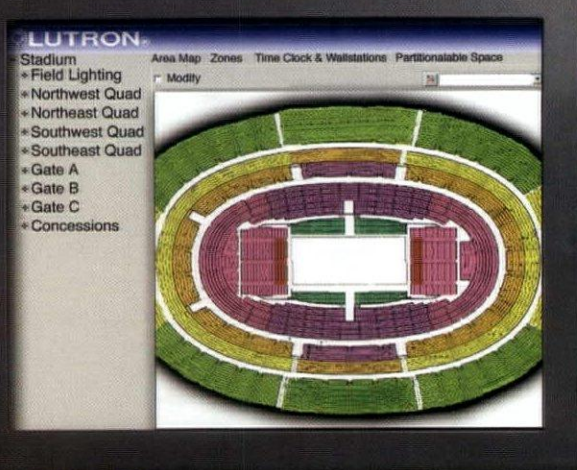

Complete lighting control solutions for stadiums and arenas

With Lutron's flexible and reliable lighting control system, you can control the lighting throughout an entire stadium or arena. The system is easily customizable so that event after event, you can create excitement in the seats, and confidence in the control room.

Lutron dimming and switching panel and customized graphical interface control screen

Lutron's GRAFIK 7000 system provides switching, dimming and daylight control for stadiums, arenas, convention centers, and any other large public space project. Find out more at 877-258-8766 ext 214 or www.lutron.com/architecturallighting