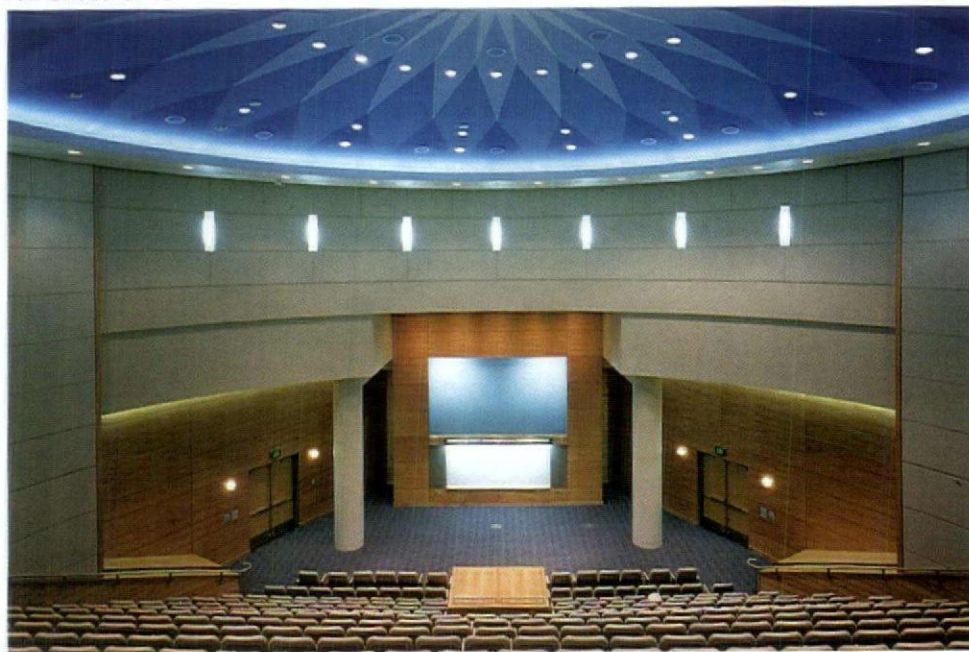

Leviton Manufacturing Co., Inc.

Industry Insight

For over nine decades, Leviton has tracked the demands of the lighting community. The company's first product, a gas lamp mantle, made its debut in 1906. When lighting upgraded to electricity, so did Leviton. "Today we see many instances where the demand for control goes far beyond the light switch," says Tom Leonard, director of marketing for Leviton. "Wherever future technology goes, we'll be there, turning the lights on."

It's no wonder that Leviton Manufacturing Co. is the largest wiring device manufacturer in North America. With an extensive product catalog that includes receptacles, GFCIs, surge protective products, lighting controls, home automation, and connection products, as well as child protection and easy-to-use devices for senior citizens, almost anyone with a lighting need can find a solution at Leviton. But the real backbone to Leviton's success is an innovative philosophy that has guided the company since it was founded in 1906: integration. Leviton houses its architectural, theatrical, and energy management branches all within one common facility, and the collaboration from in-house experts in all three divisions breeds a more comprehensive line of products.

One of Leviton's newest products, the Dimension D8000, is designed specifically with integration in mind, and can be tailored for the simplest commercial application or the most complex multi-use facility. The D8000 recently installed in the Minneapolis Convention Center is one of Leviton's largest lighting control system applications ever. "Because of the flexibility of this lighting system, the center can be better customized for all types of events, from large technical conferences to auto shows—and everything in between" says Tom Leonard, director of marketing for Leviton's Lighting Control Division. Lighting for all of the center's spaces, including the intimate meeting rooms, theatrical presentation areas, and exhibit halls, are easily managed through one integrated network. Also based on the integration philosophy is Leviton's new Centura fluorescent energy management system for commercial properties. The system allows individual employees to adjust lighting levels to fit their needs, and benefits owners because it conserves energy; Centura makes use of "daylight harvesting" technology that considers sunlight levels in its calculation of how much light to emit.

Headquartered in Little Neck, New York, Leviton has 22 manufacturing facilities across North America, and offers training and education seminars regularly. The Leviton family includes the Leviton Voice & Data Division, Leviton Lighting Controls Division, American Insulated Wire, and Electricord. □

For more information: (800) 323-8920; www.leviton.com

Photos: The state-of-the-art lighting control system at the newly expanded Minneapolis Convention Center.