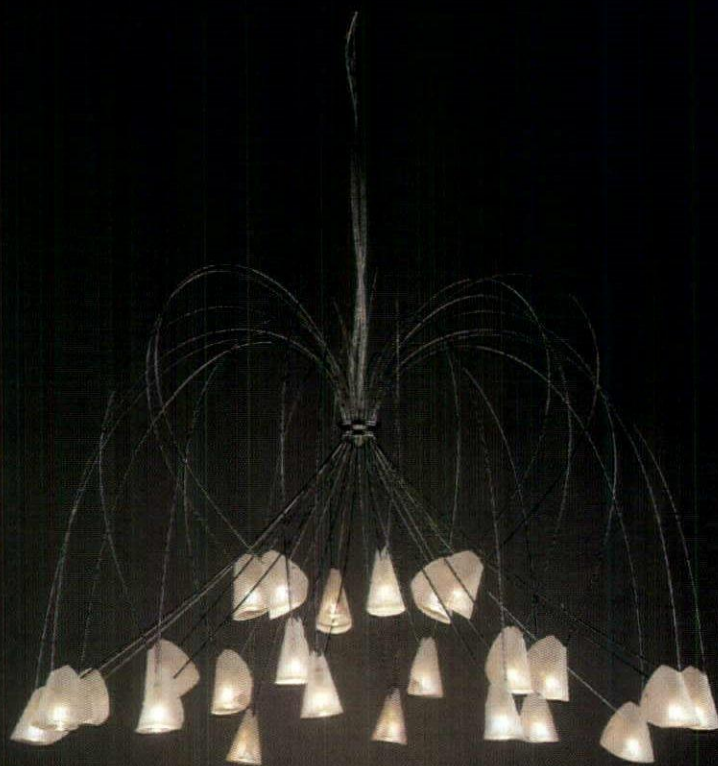

# The Difference Shows.

STYLE

FUNCTIONALITY

DEPENDABILITY

SERVICE

"bach" 12+6+6 24x20W / 12 V d48" h120"

"luna" 629 w10" h14" e3.5"

"arcus" 103