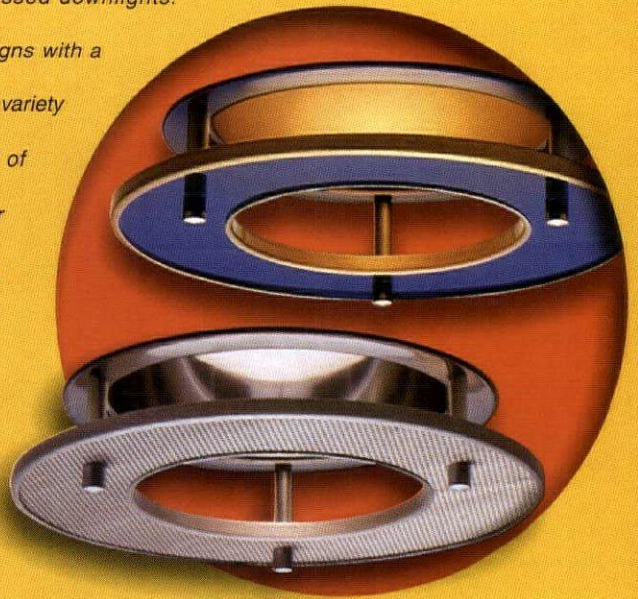

Introducing Lite Deco™. Essential architectural trims for Lite Box® recessed downlights.

This offering is truly unique because it is comprised of seven distinct designs with a large selection of reflector and lamp choices, finish options, and a wide variety of beautiful, decorative elements from which to choose. What's more, all of this design freedom is offered at an uncommonly low price. Visit our website to learn more about our new vision of decorative downlighting.