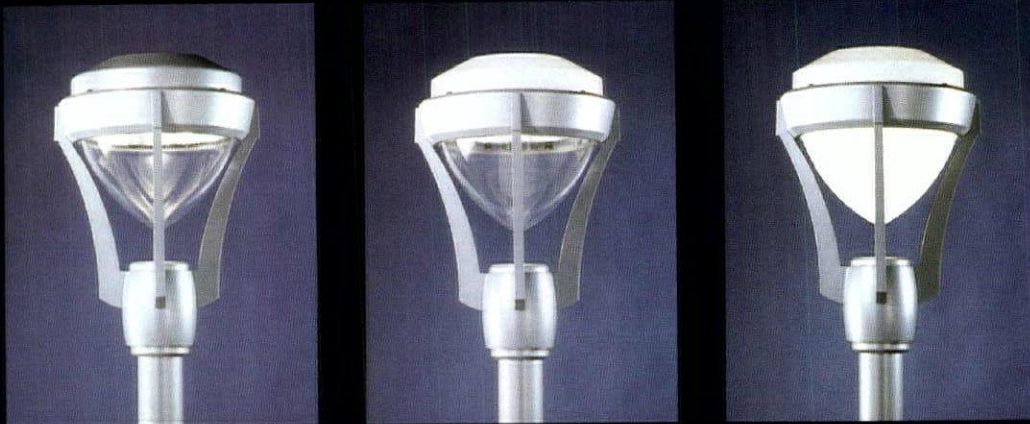

Solitaire™

Circle No. 15 on reader service card or visit
lighthforum.com/marketplace